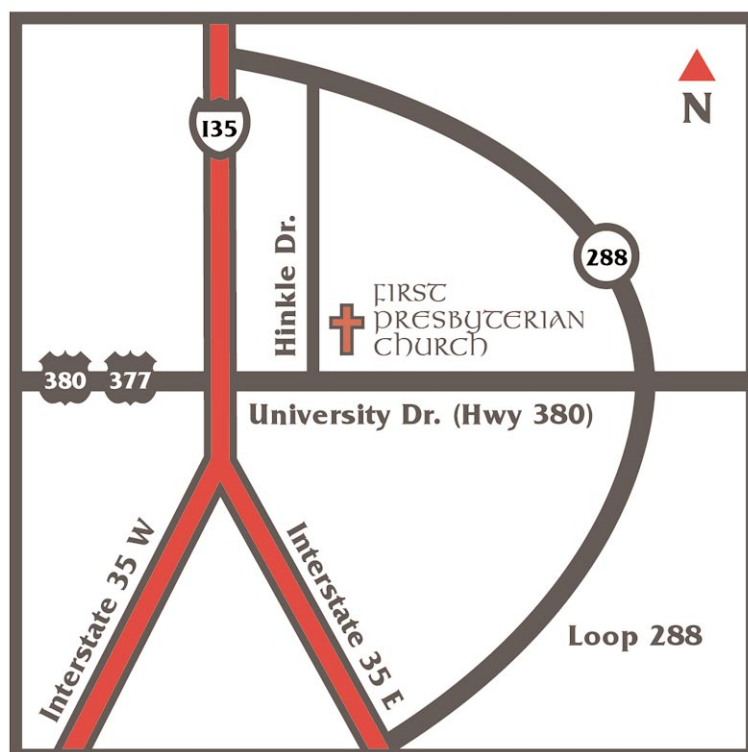

FIRST PRESBYTERIAN CHURCH

Map

First Presbyterian Church

1114 W. University Dr. Denton, TX 76201

940.387.3894

Take I-35 E to University Dr.

Travel east on University Dr. 1.8 miles.

FPC is on the north side of University Dr.

at the corner of Hinkle and University.

GROWING IN GOD'S GRACE

1114 West University Drive Denton, Texas 76201 940 387 3894 www.FPCdenton.org